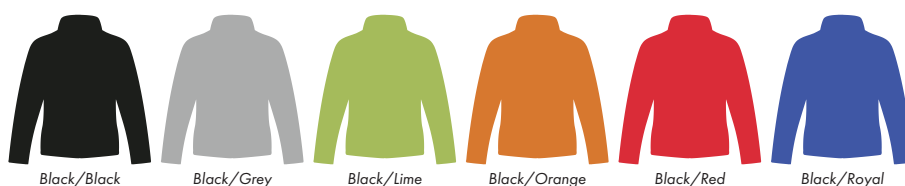

PLEASE NOTE:

- All colours including print and product are for visual purposes only and should not be regarded as the actual colour of the product and print.
- Some products may vary from batch to batch and may differ from previous orders.
- The colour and texture of a product can also have an effect on the final print colour.
- By approving this order we accept that you understand these terms.

1. Your order will not go in to print and production time cannot be confirmed, unless artwork has been approved via the online system.
2. Once printed, artwork cannot be amended, mistakes must be rectified at visual stage.
3. Claims for faulty goods will be honoured, only if the goods are returned to us. We will not issue credits/refunds for items that have been distributed. Please ensure that goods are satisfactory before distribution
4. We are not responsible for delays during transit.

By approving this visual, you are confirming you have thoroughly checked all information, including layout, fonts, spelling, print colours, print size, print position, product, product colour and quantity.

This item is available in the following colours: